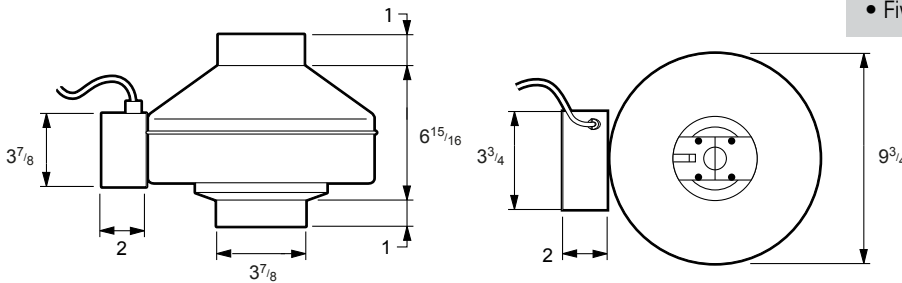

DEDPV-705

Dryer Exhaust Fan

STANDARD FEATURES

- Dryer Exhaust Duct Power Ventilator (DEDPV)
- Pressure-sensing switch automatically turns on the fan
- LED indicator display panel & temperature limit switch
- Short duct junctions and qty (4) 4" fast clamps for easy installation and maintenance
- Performance certified by HVI
- Safety certified by UL to the DEDPV supplement to UL705
- Safety certified by UL to CSA C22.2 No. 113
- Five-year factory warranty

Model	Metal Gauge	Weight
DEDPV-705	22	10

All dimensions in inches. Weights in pounds.

Fan Specifications							Motor Specifications				
Line	Qty	Model No.	Tag	CFM	SP	Fan RPM	Watts	Volts	Phase	Hertz	Encl
1											
2											
3											
4											